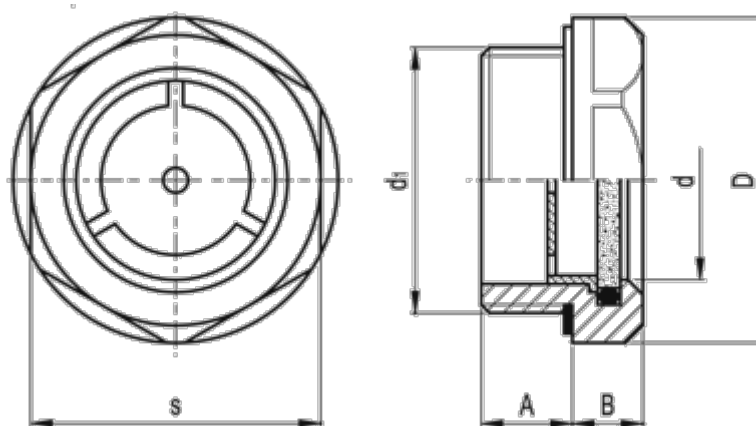

Data Sheet

Article number: 20670526

Description: E+G Oil level indicator
GN 743.2-14-G1/2-A

Measures

A = 8.5

B = 7.5

D = 26

d = 14

d1 = G 1/2

s = 23